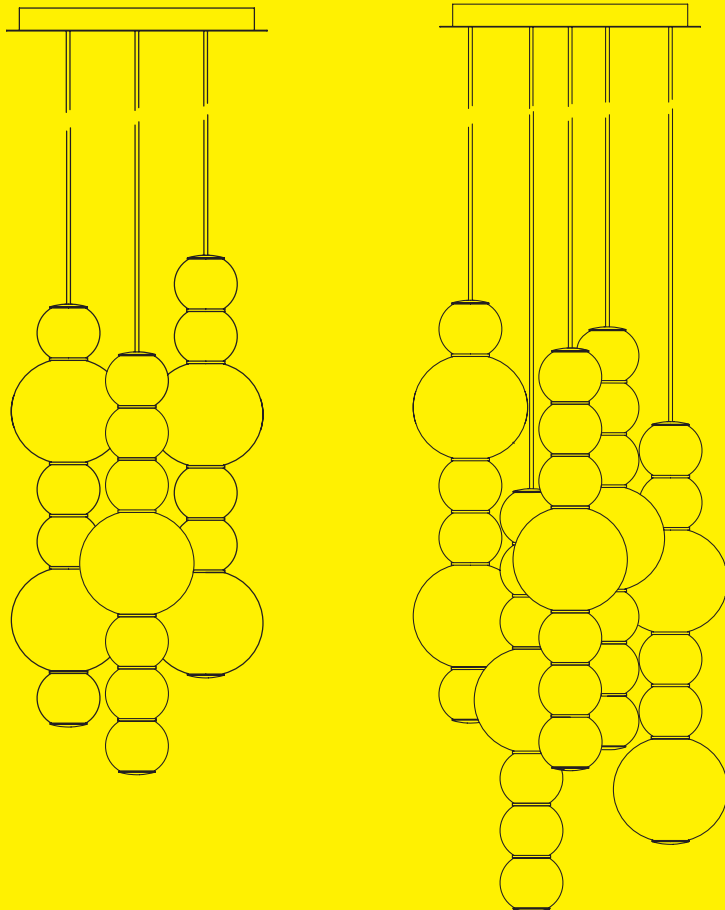

# Formagenda

FACTSHEET PEARLS Double Chandelier

DESIGN	Benjamin Hopf
MATERIAL	Glass, Brass
FINISHES	Glossy Opal White or Matte Frosted Glass Metal Details in Polished Brass, Chrome Plated or Nickel Satin Fabric Covered Cable in Black or White
LIGHT SOURCE	Each Unit 4 × 4,4 W LED, 500 mA, ca. 2400 lm, CRI > 90, Warm White 2700 K 2200 K, 3000 K, 4000 K, 5000 K on Request Exchangeable LED-Modules Dimmable
ENERGY EFFICIENCY	B
OPTIONS	DALI
OTHER	Overlength on Request Customized Large Scale Chandeliers on Request
GROUPING	Choose Your Own Mix of Units A–H