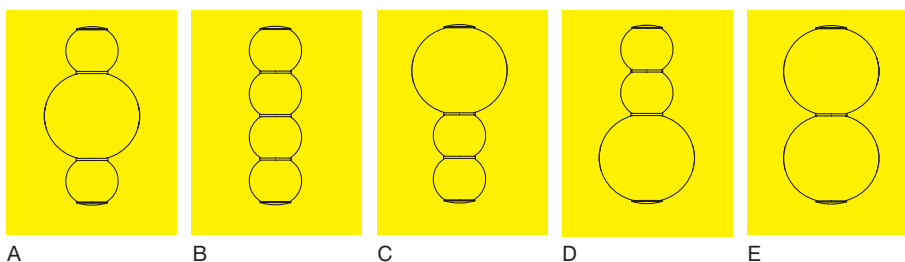

# Formagenda

FACTSHEET PEARLS Double Chandelier

DESIGN	Benjamin Hopf
MATERIAL	Glass, Brass
FINISHES	Glossy Opal White or Matte Frosted Glass Metal Details in Polished Brass, Chrome Plated or Nickel Satin Fabric Covered Cable in Black or White
LIGHT SOURCE	Each Unit 4 × 4,4 W LED, 500 mA, ca. 2400 lm, CRI > 90, Warm White 2700 K 2200 K, 3000 K, 4000 K, 5000 K on Request Exchangeable LED-Modules Dimmable
ENERGY EFFICIENCY	B
OPTIONS	DALI
OTHER	Overlength on Request Customized Large Scale Chandeliers on Request
GROUPING	Choose Your Own Mix of Units A–H