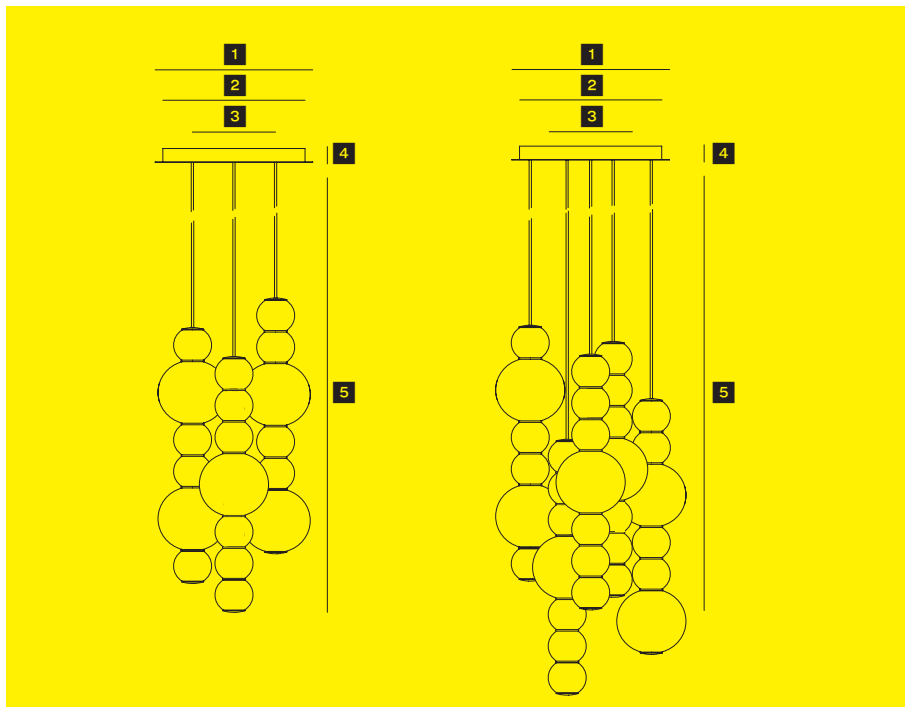

# Formagenda

FACTSHEET PEARLS Double Chandelier

DESIGN	Benjamin Hopf
MATERIAL	Glass, Brass
FINISHES	Glossy Opal White or Matte Frosted Glass Metal Details in Polished Brass, Chrome Plated or Nickel Satin Fabric Covered Cable in Black or White
LIGHT SOURCE	Each Unit 4 × 4,4 W LED, 500 mA, ca. 2400 lm, CRI > 90, Warm White 2700 K 2200 K, 3000 K, 4000 K, 5000 K on Request Exchangeable LED-Modules Dimmable
ENERGY EFFICIENCY	B
OPTIONS	DALI
OTHER	Overlength on Request Customized Large Scale Chandeliers on Request
GROUPING	Choose Your Own Mix of Units A–H